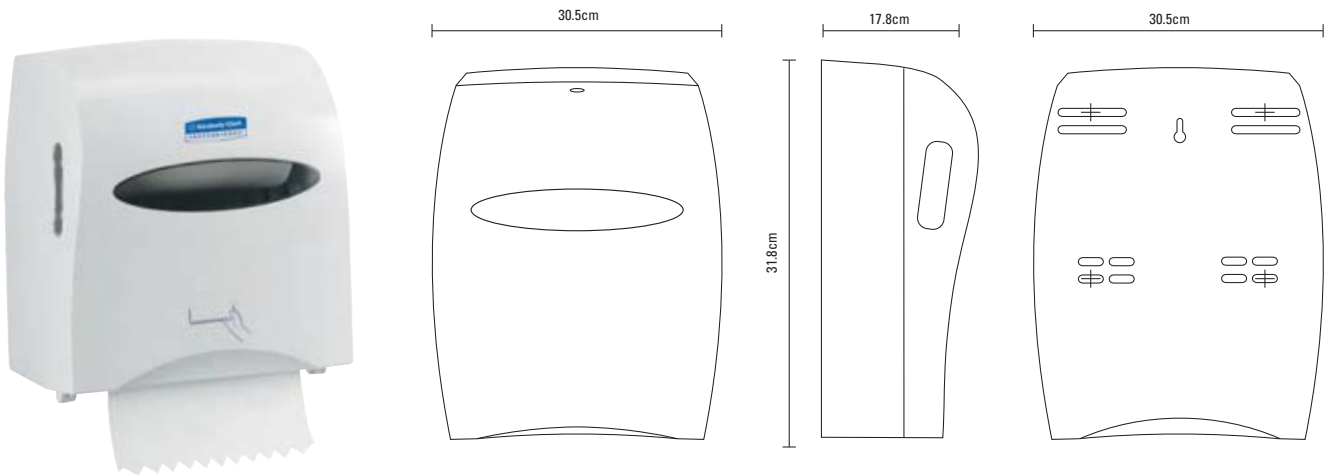

DISPENSER

Description	Code No.	Colour	Dimensions (W x H x D)	Case Count
KIMBERLY-CLARK PROFESSIONAL* SLIMROLL* Hand Towel Dispenser	10442	White	30.5cm x 31.8cm x 17.8cm	1 x 

SUPPORT & QUALITY GUARANTEED