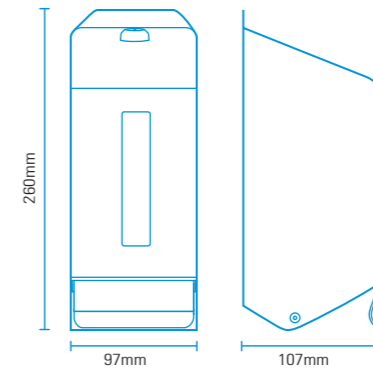

Code: 6341 Hand Cleanser Dispenser

High capacity hand and body wash system designed to provide:

- premium quality stainless
- optimum operating efficiency at up to 715 washes per day