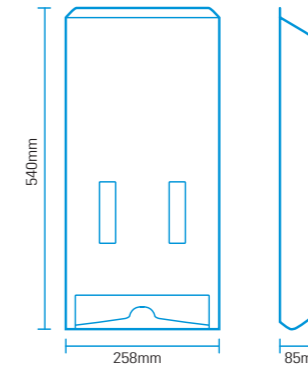

Code: 4950 Optimum Hand Towel Dispenser

A high capacity hand towel system designed to provide:

- premium stainless steel finish
- optimum operating efficiency at up to 715 washes per day