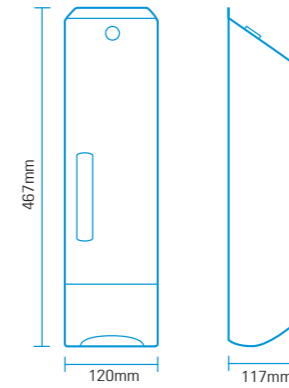

Kimberly-Clark Professional have a range of stainless steel washroom dispensers that reflect a commitment to both contemporary design requirements and the highest standards of hygiene and performance.

Elegant curves and slim profiles, combine to provide a discrete, high capacity public washroom system. Performance features of the quality, stainless steel dispensers include:

- vandal resistance
- lockable to deter pilferage
- easy maintenance and top-ups to reduce servicing time
- specifically manufactured to house and dispense quality KLEENEX® products

Printable schematics and dispenser images available online:
www.kcprofessional.com/au

Code: 4405 Interleaved Toilet Tissue Dispenser

A moderate to high capacity system designed to provide:

- premium stainless steel finish
- optimum operating efficiency at up to 85 visits per day

Code: 4972 Maxi Jumbo Roll Dispenser

Designed for buildings with heavy washroom traffic, this system provides:

- quality brushed finish
- optimum operating efficiency at up to 310 visits per day

Code: 6341 Hand Cleanser Dispenser

High capacity hand and body wash system designed to provide:

- premium quality stainless
- optimum operating efficiency at up to 715 washes per day

Code: 4950 Optimum Hand Towel Dispenser

A high capacity hand towel system designed to provide:

- premium stainless steel finish
- optimum operating efficiency at up to 715 washes per day

Code: 4970 Compact Hand Towel Dispenser

Moderate to high capacity system designed to provide the following in tight spaces:

- quality stainless finish
- optimum operating efficiency at up to 130 hand dries per day