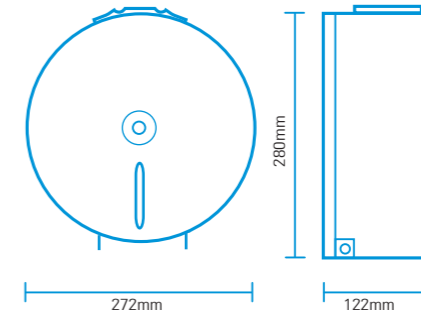

Code: 4972 Maxi Jumbo Roll Dispenser

Designed for buildings with heavy washroom traffic, this system provides:

- quality brushed finish
- optimum operating efficiency at up to 310 visits per day