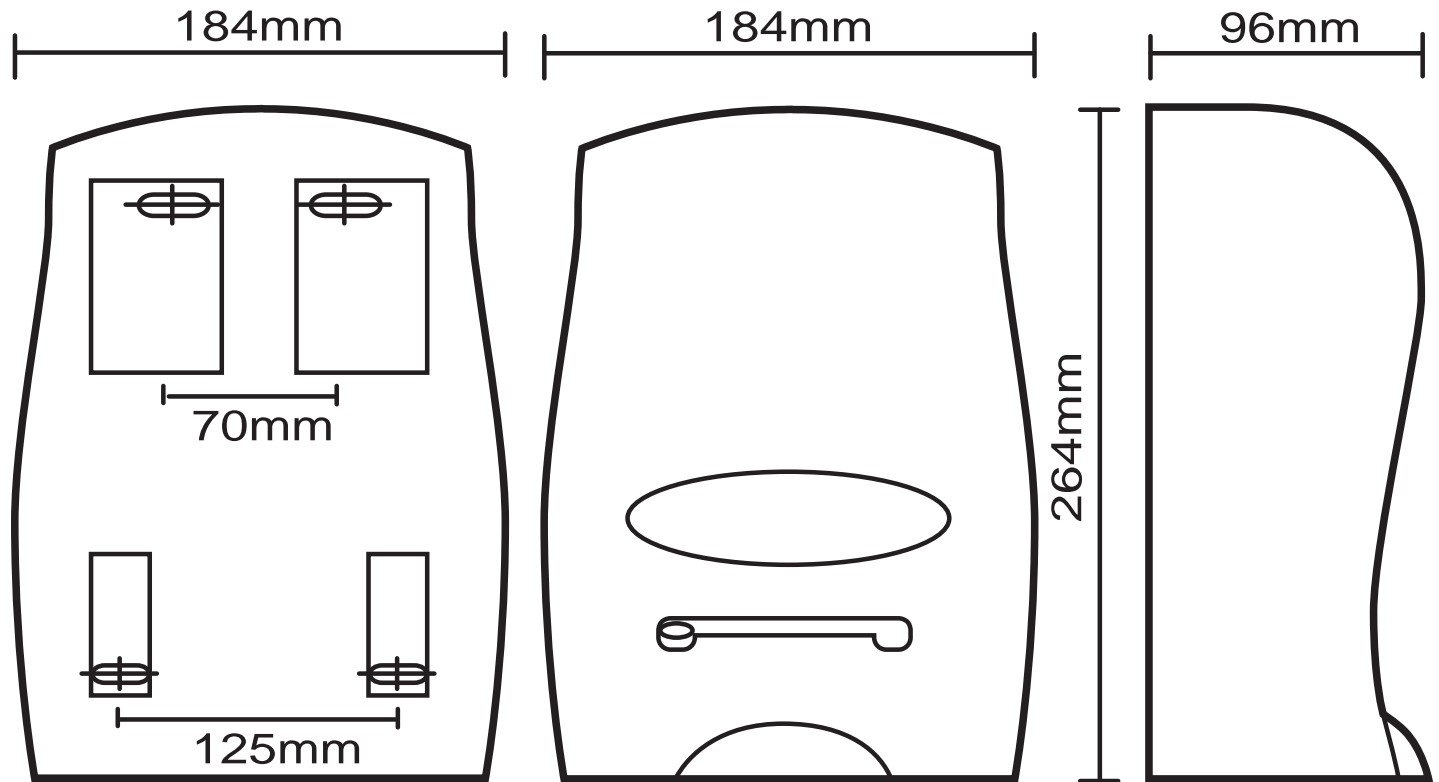

Code: 4361 WINDOWS® Twinpak Dispenser

Suits codes 4350, 4351, 4355.