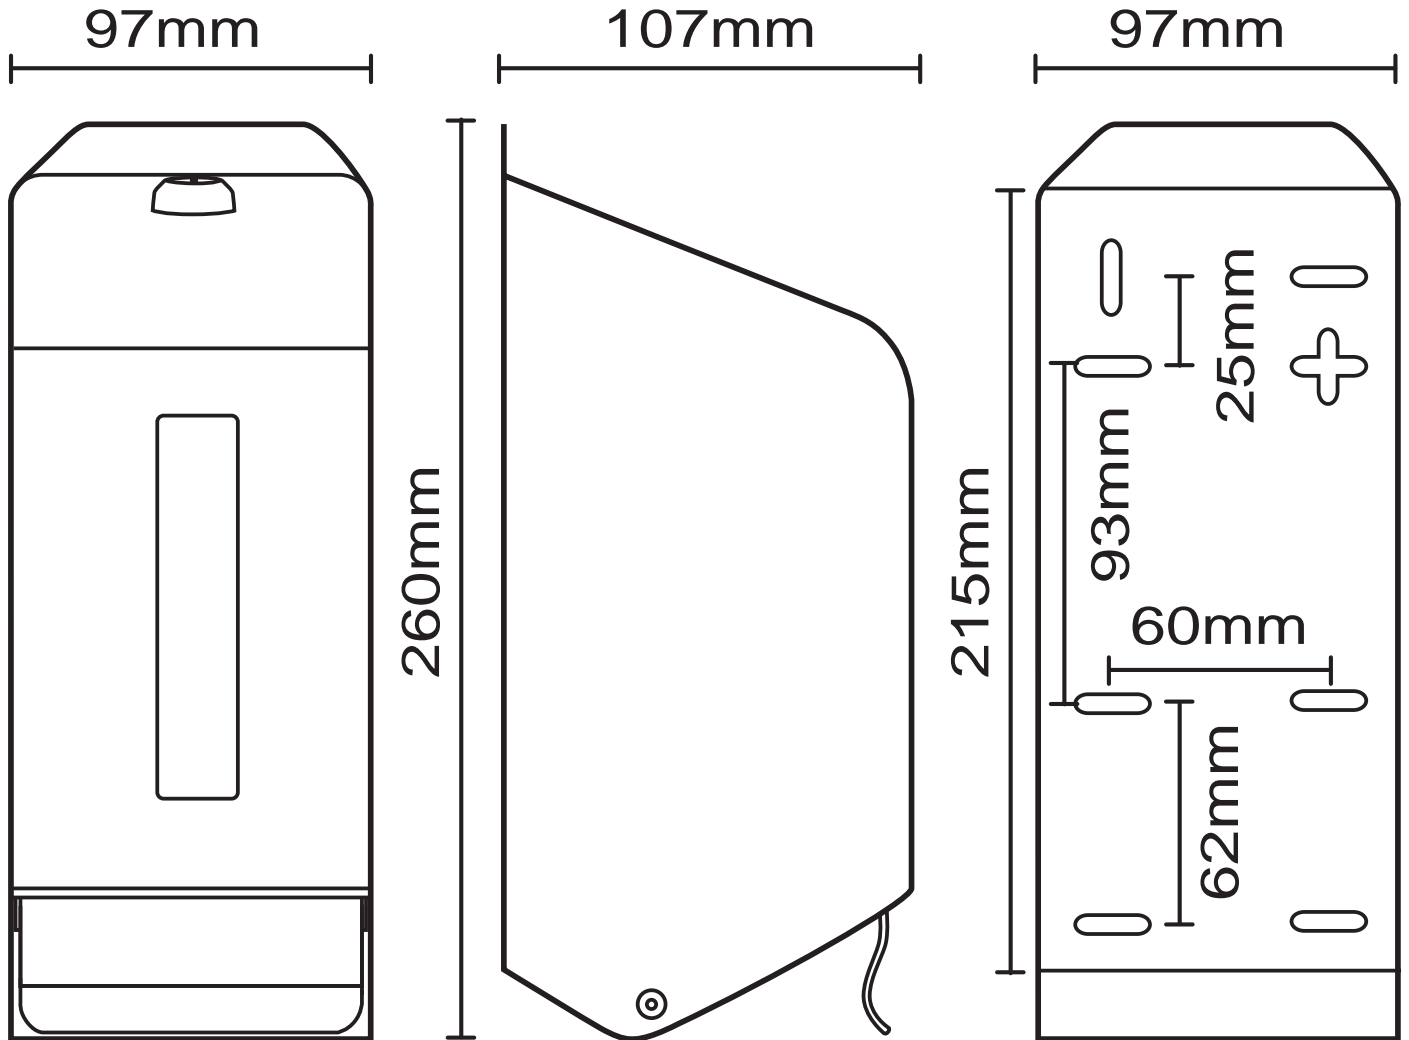

# Code: 6341 Stainless Steel Dispenser

Suits AQUA\* codes 6331, 6332, 6333, 6334, 6342, 12552, 11553, 11554, 12560.