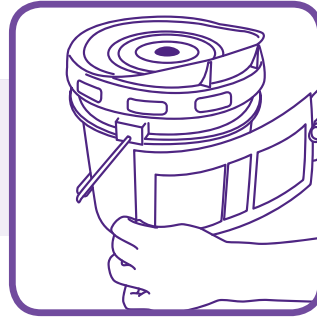

Cleaning & Sanitising Wipes Refill Instructions

1

Remove packaging and adhere label.

2

Insert wiper roll.

3

Add 1.5 litres of product.

4

Thread 1 wiper sheet through lid opening.

5

Twist lid to the right to close, and wait 5 minutes.

5
min